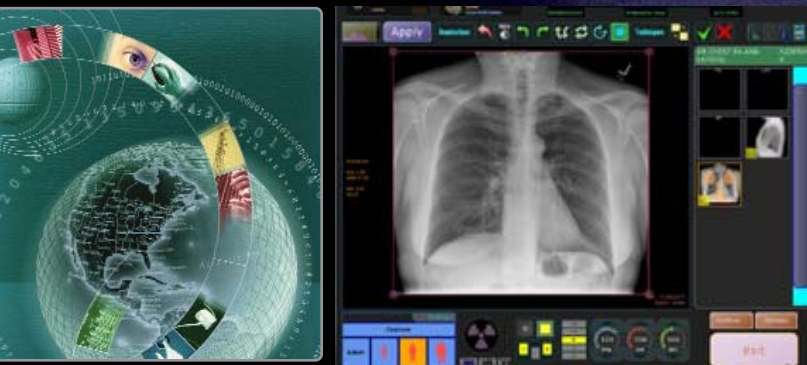

WIRELESS VIZION DR +

Your Practice. Your Preference.
Your Productivity Solution.

VIZION DR + WIRELESS

Viztek's ViZion DR + wireless panel provides exceptional image quality paired with advanced software features and functionality. The 14x17 panel uses enhanced Gadolinium technology and has unique features like drop notification emails.

It is ideal for use in both new systems as well as retrofit rooms. The versatile ViZion DR + wireless panel utilizes the ViZion Acquire software for image capture, manipulation, and sending. Viztek's acquire software offers useful tools to enhance the image acquisition process.

Panel Specifications

Weight - 7.7lbs
Pixel Size - 150um
Pixel Array - 2304x2800
3.3lp/mm
Dimensions - 384x460x15.4mm
A/D Conversion 14 Bits

ViZion Software Features

Generator Integration
Patient Review
Reverse Black/White
Multi-Scale Contrast Enhancement
and Dynamic Range
Optimized Image Processing
Parameters